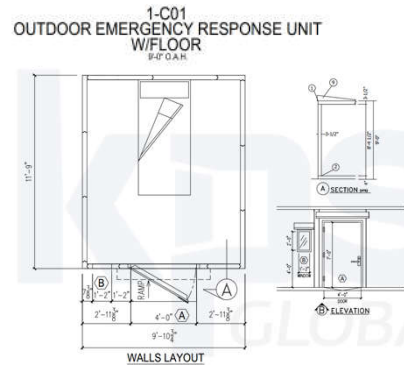

FLEXIBLE CONFIGURATIONS

Pre-designed units offer flexible applications & configurations.

Option A: 10' x 12' x 9'

Option B: 25' x 12' x 9'

Option C: 37' x 12' x 9'

Units are intended for indoor or outdoor use with a floor, lighting and access doors. HVAC is sized to fit units.