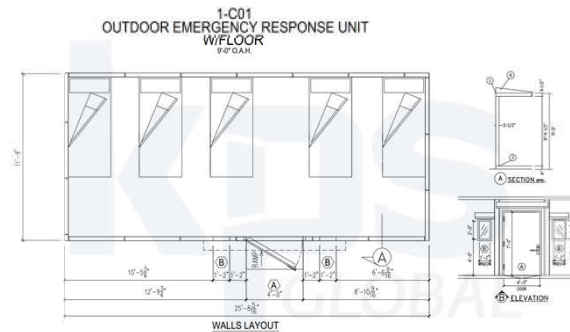

FLEXIBLE CONFIGURATIONS

Pre-designed units offer flexible applications & configurations.

Option A: 10' x 12' x 9'

Option B: 25' x 12' x 9'

Option C: 37' x 12' x 9'

Units are intended for indoor or outdoor use with a floor, lighting and access doors. HVAC is sized to fit units.