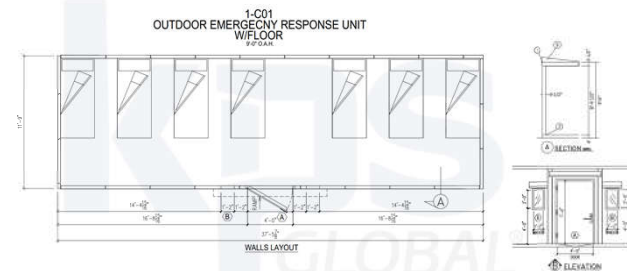

FLEXIBLE CONFIGURATIONS

Pre-designed units offer flexible applications & configurations.

Option A: 10' x 12' x 9'

Option B: 25' x 12' x 9'

Option C: 37' x 12' x 9'

Units are intended for indoor or outdoor use with a floor, lighting and access doors. HVAC is sized to fit units.